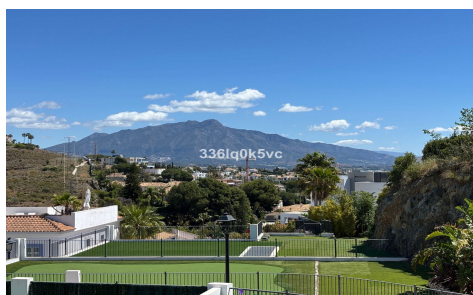

3361q0k5vc