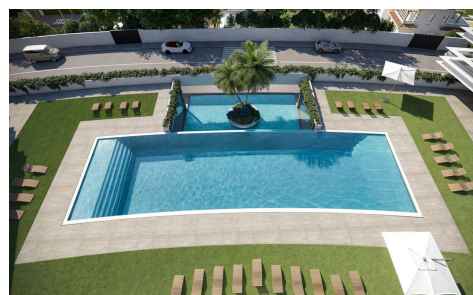

## Penthouse in Manilva

€572,500

2

2

66m<sup>2</sup>

37m<sup>2</sup>

Elevate Your Coastal Story: Ultra-Modern Living on the Costa del Sol Forget everything you know about standard coastal developments. Nestled in a privileged enclave of Manilva, MÃ¡laga, this exclusive residential masterpiece blends striking contemporary architecture with the effortless, sun-drenched lifestyle of Southern Spain. Composed of two striking, crescent-shaped buildings, the boutique development delivers sixty-four exceptional 2 and 3 bedroom residences engineered for year-round luxury. Inside, light-filled spaces transition seamlessly into expansive panoramic terraces