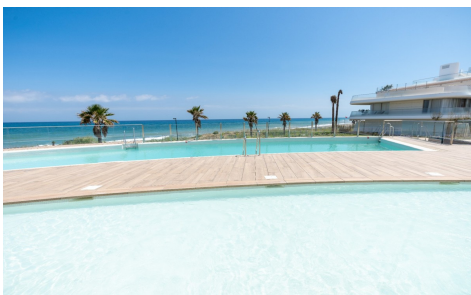

SM37917J

Penthouse in Estepona

€1,950,000

3

3

133m²

N/A

Exclusive development in a luxurious residential complex right on the beachfront, with direct access to the beach. A paradise located in a select corner of the Costa del Sol, where quality of life ranks the best in the world. Large landscaped areas, large swimming pools and landscaped design. The buildings, of simple forms, have delicately drawn curves. In addition, a spa area and gym where you can take care of your body and your mind. And finally, no cars moving on the surface, always underground, so that the outer spaces are, indeed, for people. The peaceful beachside location is