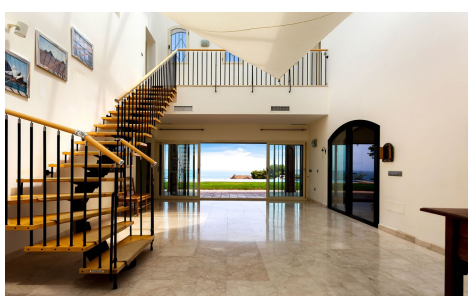

ES81440J

Villa in Benalmadena

€2,600,000

6

5

737m²

10,071m²

This spacious and elegant villa is situated in one of Benalmádena's most unique and picturesque settings, surrounded by nature and offering breathtaking panoramic views of the Mediterranean Sea from the moment you step through the front door. The entrance welcomes you with a charming glazed patio that fills the home with natural light and immediately draws your eye towards the infinity pool and the stunning sea beyond. Distributed over two levels, the villa has been thoughtfully designed to combine comfort, space and functionality. On the main level, you will find a fully