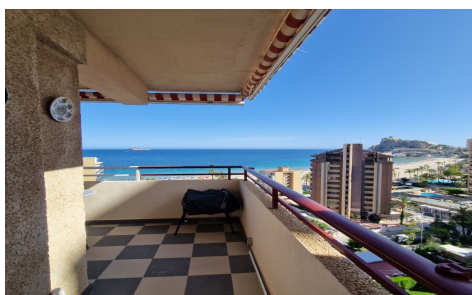

2

1

67m²

N/A

N/A

Second line of Poniente BeachBright apartment on the top floor with spectacular panoramic views of the sea and the skyline of the city. Its excellent orientation and height allow you to enjoy a great feeling of spaciousness, natural light and privacy. Located in a completely flat area, just a 5-minute walk from Poniente Beach, with all services, shops and transport within easy reach. The property has 2 bedrooms, 1 bathroom with shower and a constructed area of 67 m², distributed in a practical and functional way. The residential has a communal swimming pool, gym and the possibility of